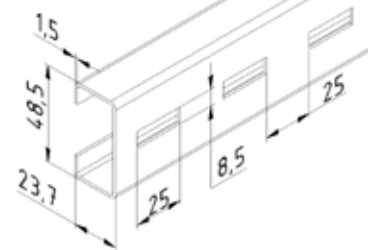

With holes
With holes
With holes
Without holes
Without holes
Without holes

**Connection bracket
24801**

- To use with 24803 and 24805

**Suspension profile
24803 + 24805**

Pre-assembled trackset overview for SRR 70 system

Horizontal trackset SRR 70 (Pair).

Curve section SRR 70 (Pair).

	Vertical trackset SRR70 (pair)		Horizontal trackset SRR70 (Pair)		Curve section SRR70 (pair)
	bolted version	rivet version	bolted version	rivet version	rivet version
Standard door opening height	Article	Article	Article	Article	Article
2000	44000-2000	44010-2000	44001-2000	44011-2000	44012
2125	44000-2125	44010-2125	44001-2125	44011-2125	44012
2250	44000-2250	44010-2250	44001-2250	44011-2250	44012
2375	44000-2375	44010-2375	44001-2375	44011-2375	44012
2500	44000-2500	44010-2500	44001-2500	44011-2500	44012
2750	44000-2750	44010-2750	44001-2750	44011-2750	44012
3000	44000-3000	44010-3000	44001-3000	44011-3000	44012