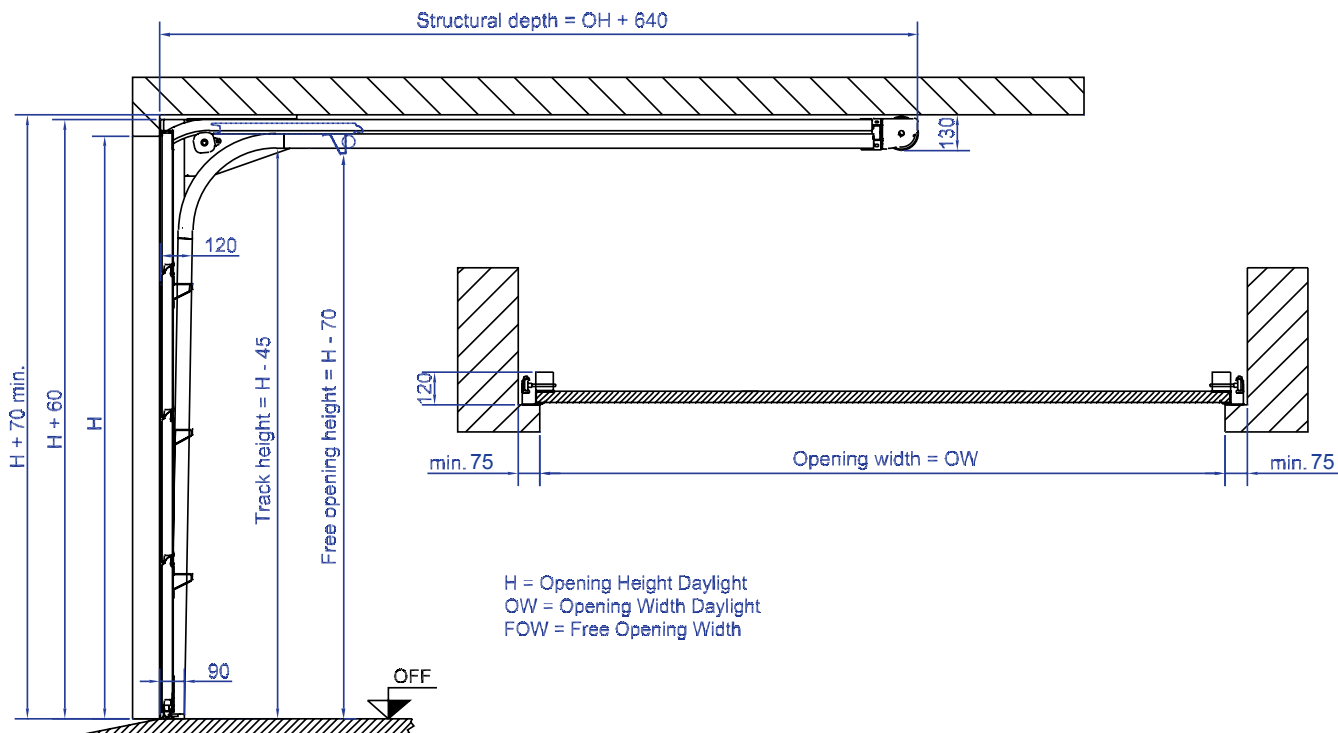

One person fitting using only one 13mm tool.

**“Easy - mount”
system**

Technical information

- Torsion spring system (rear);
- Seven standard heights available; 2000, 2125, 2250, 2375, 2500, 2750, 3000mm;
- Maximum door size: 5000 x 3000mm (W x H);
- Maximum door weight: 165 kg;
- Headroom, manual, at standard height 70mm;
- Headroom, operator, at standard height 100mm;
- Side room minimum 75mm with 14024 bolt;
- CE designed conform 13241-1;
- ITT approved by SP;

With holes
With holes
With holes
Without holes
Without holes
Without holes

**Connection bracket
24801**

- To use with 24803 and 24805

**Suspension profile
24803 + 24805**

Pre-assembled trackset overview for SRR 70 system

Horizontal trackset SRR 70 (Pair).

Curve section SRR 70 (Pair).

	Vertical trackset SRR70 (pair)		Horizontal trackset SRR70 (Pair)		Curve section SRR70 (pair)
	bolted version	rivet version	bolted version	rivet version	rivet version
Standard door opening height	Article	Article	Article	Article	Article
2000	44000-2000	44010-2000	44001-2000	44011-2000	44012
2125	44000-2125	44010-2125	44001-2125	44011-2125	44012
2250	44000-2250	44010-2250	44001-2250	44011-2250	44012
2375	44000-2375	44010-2375	44001-2375	44011-2375	44012
2500	44000-2500	44010-2500	44001-2500	44011-2500	44012
2750	44000-2750	44010-2750	44001-2750	44011-2750	44012
3000	44000-3000	44010-3000	44001-3000	44011-3000	44012