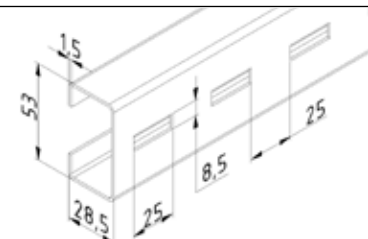

With holes
With holes
With holes
Without holes
Without holes
Without holes

**Connection bracket
24801**

- To use with 24803 and 24805

**Suspension profile
24803 + 24805**

Pre-assembled trackset overview for SRR 70 system

Horizontal trackset SRR 70 (Pair).

Curve section SRR 70 (Pair).

	Vertical trackset SRR70 (pair)		Horizontal trackset SRR70 (Pair)		Curve section SRR70 (pair)
	bolted version	rivet version	bolted version	rivet version	rivet version
Standard door opening height	Article	Article	Article	Article	Article
2000	44000-2000	44010-2000	44001-2000	44011-2000	44012
2125	44000-2125	44010-2125	44001-2125	44011-2125	44012
2250	44000-2250	44010-2250	44001-2250	44011-2250	44012
2375	44000-2375	44010-2375	44001-2375	44011-2375	44012
2500	44000-2500	44010-2500	44001-2500	44011-2500	44012
2750	44000-2750	44010-2750	44001-2750	44011-2750	44012
3000	44000-3000	44010-3000	44001-3000	44011-3000	44012